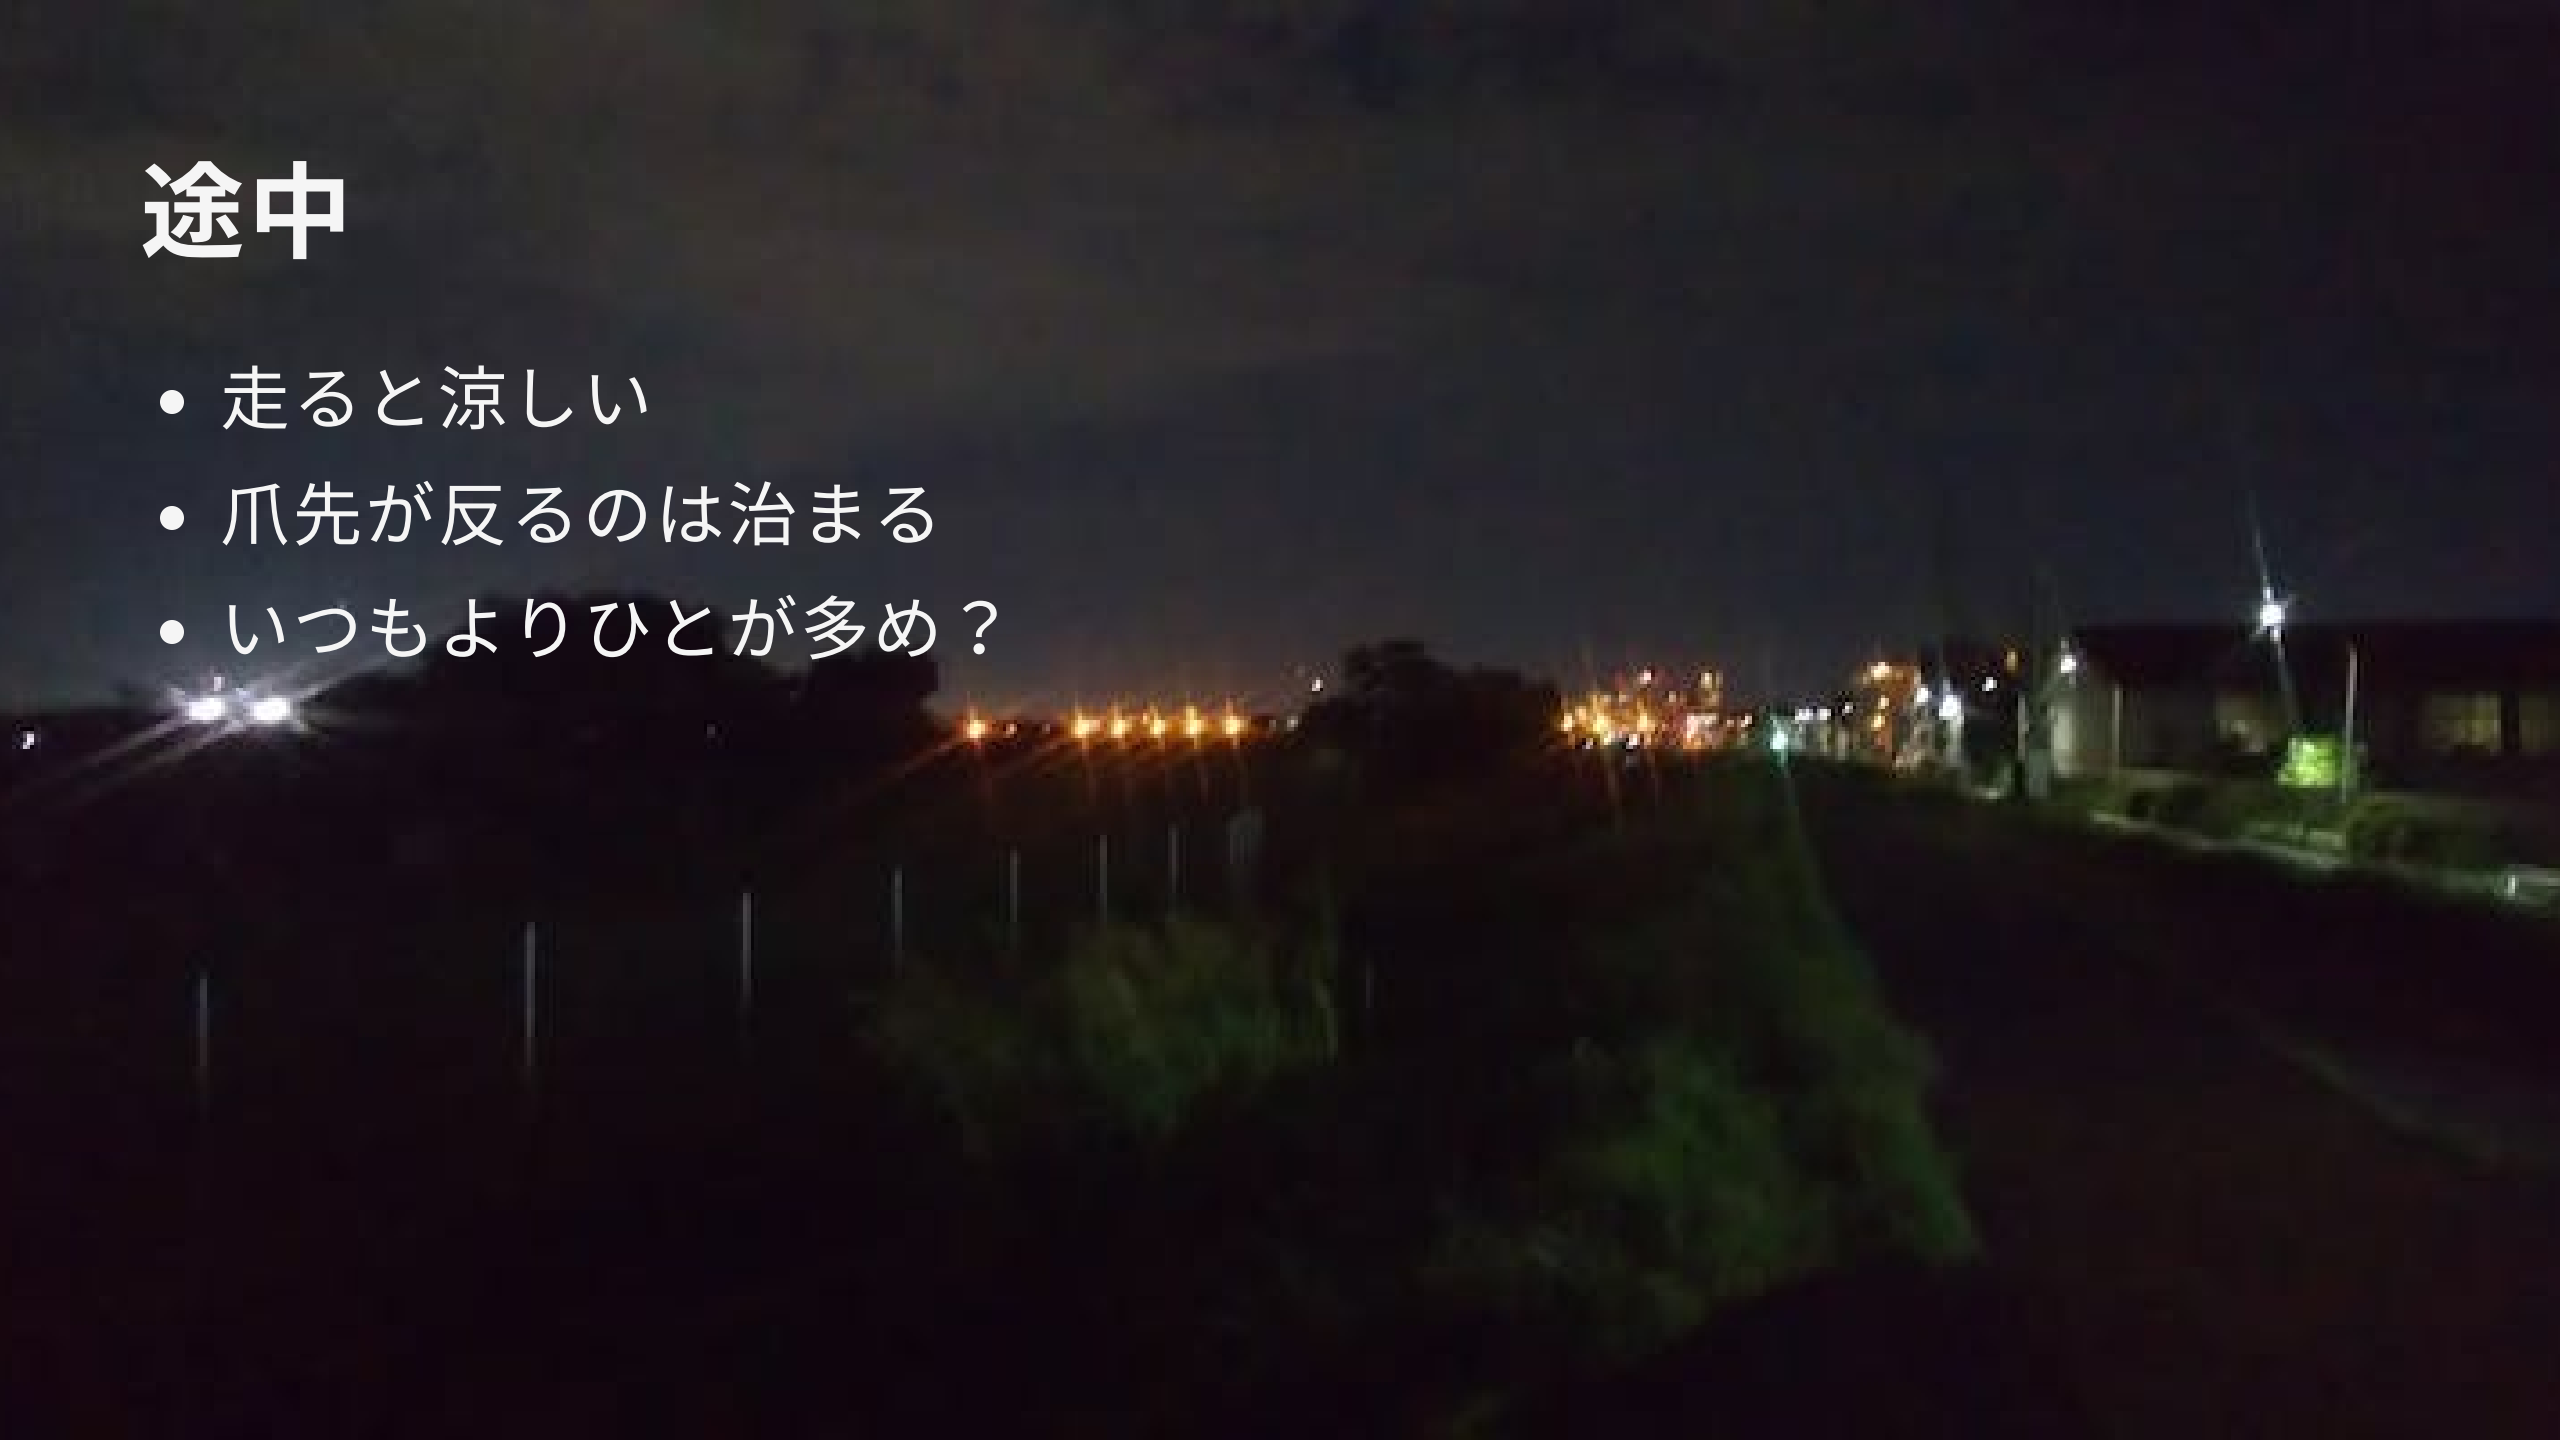

A nighttime photograph of a large bridge with a prominent arch, illuminated by warm yellow lights. The bridge spans across a body of water, and its lights are reflected in the rippling surface. In the background, other lights and structures are visible, suggesting an urban or industrial setting. The overall scene is dark, with the bridge's lights providing the primary illumination.

# ステータス

- 風すこし
- 意外と蒸す

# 途中

- 走ると涼しい
- 爪先が反るのは治まる
- いつもよりひとが多め？